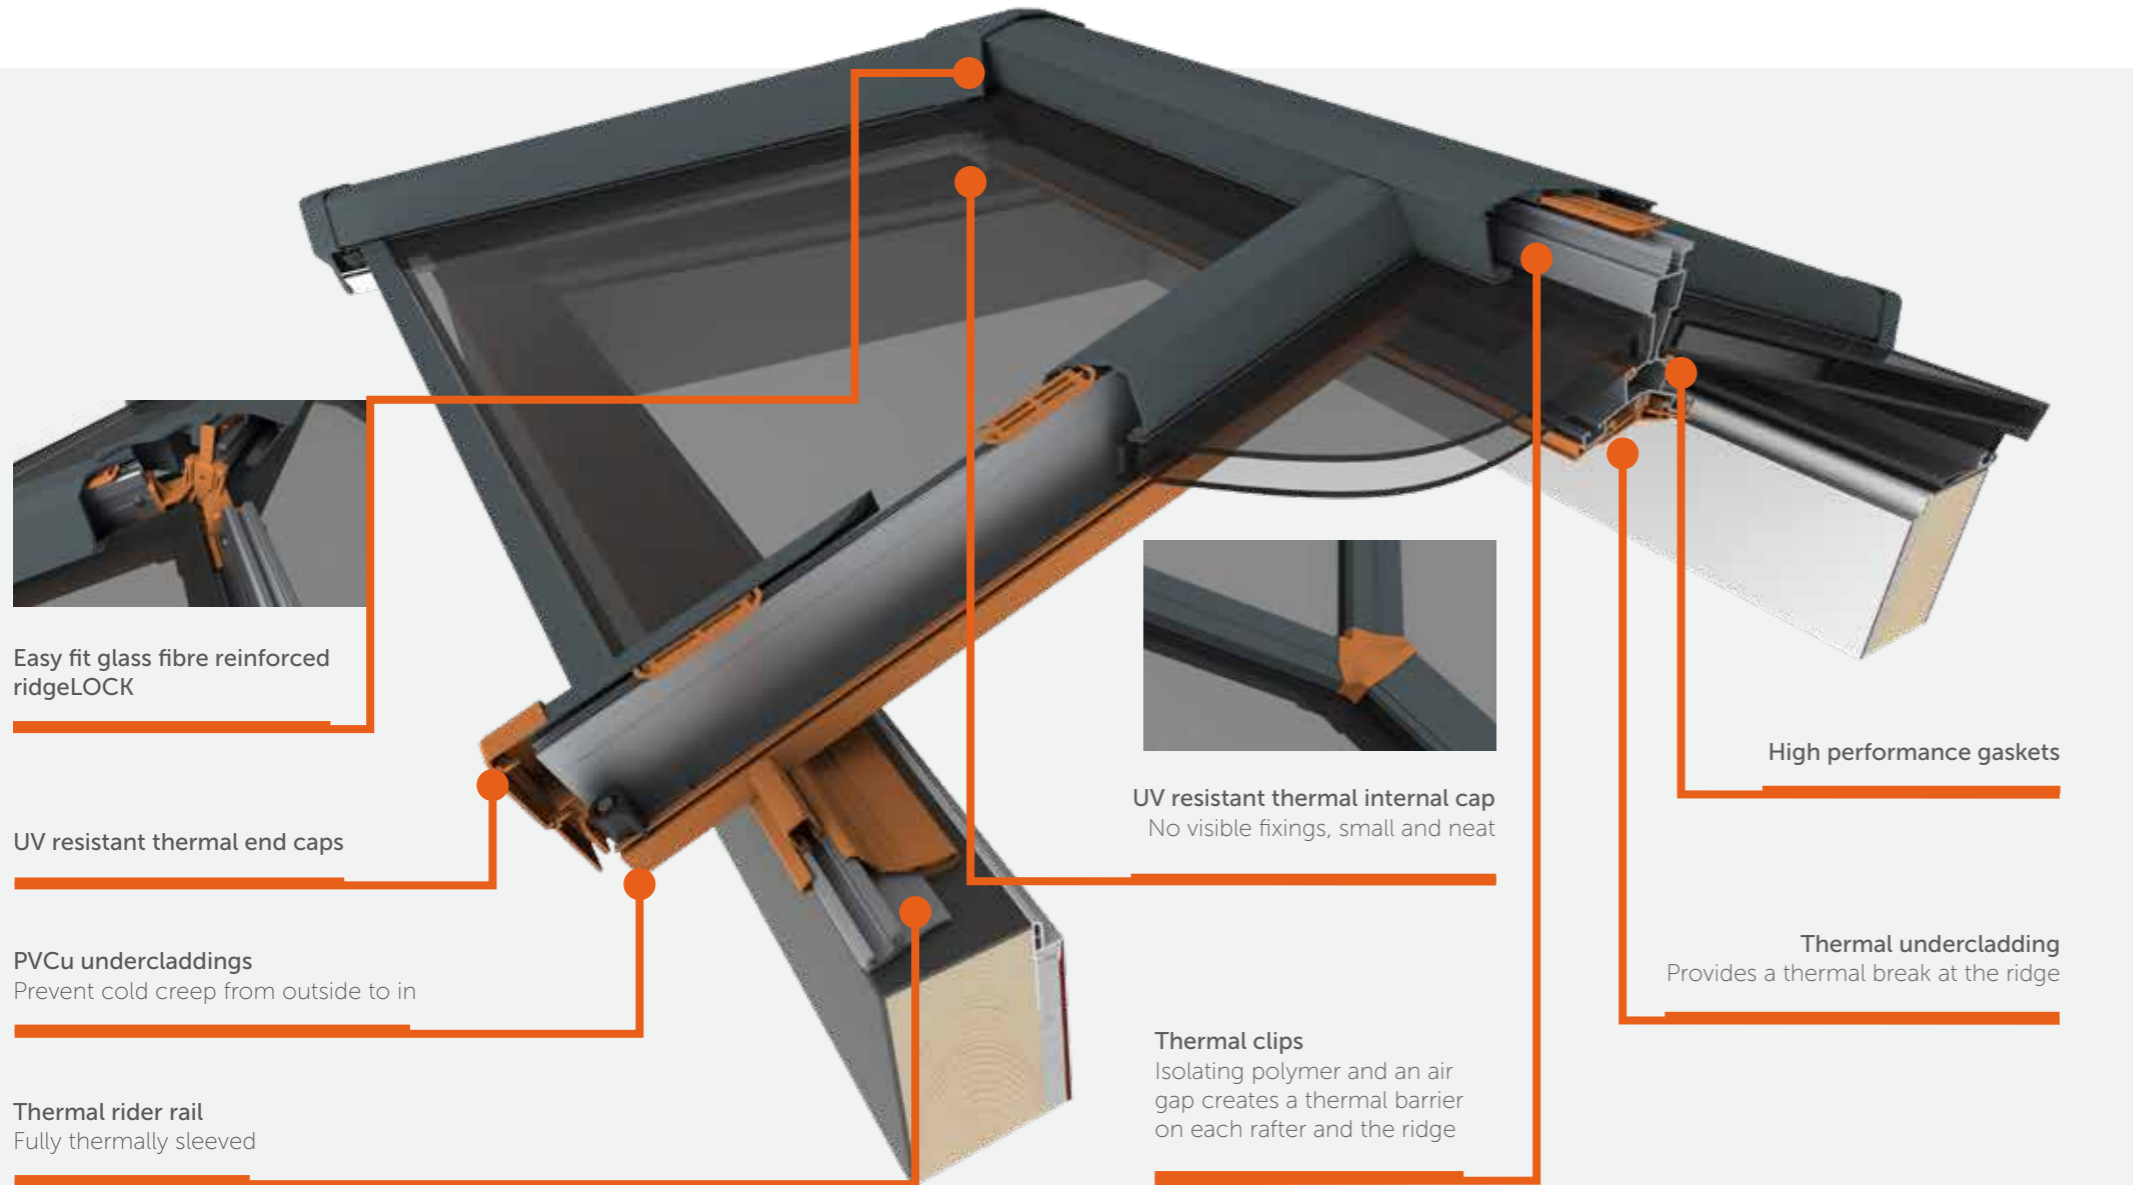

Thermal Aluminium Lantern

High quality at low prices

Simple, Stylish Roof Lanterns